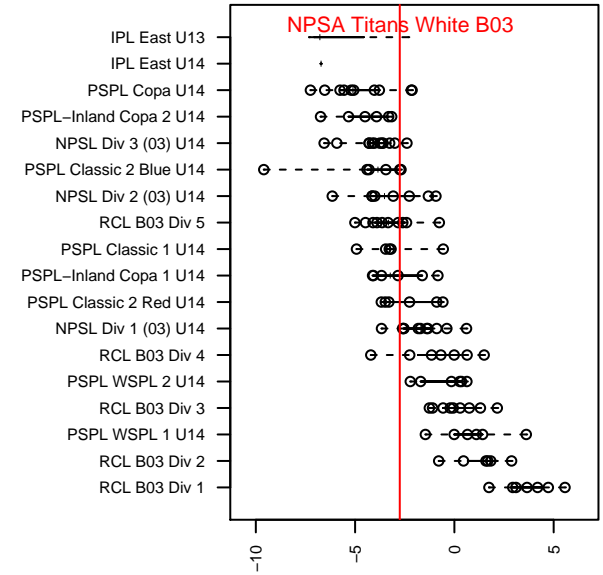

NPSA Titans White B03

Nowland Premier SA
 Bellevue, WA
 B03 total strength=1016
 attack=2.13 defense=2.1
 fall league = PSPL Classic 2 Blue U14
 spr league = Spr PSPL Classic U14
 notes= B

alt names used:
 NPSA B03 WHITE BELLEVUE (WA)
 NPSA B03 White Bellevue
 NPSA B03 White Bellevue
 NPSA B03 White Bellevue
 NPSA B03 White Bellevue
 NPSA B03 WHITE BELLEVUE (WA)

**attack and defense variance (black dot)
relative to other teams
and top 10 in region**

**attack and defense rating
relative to others at age
and all opponents in last 13 months**

Performance relative to 13 month average