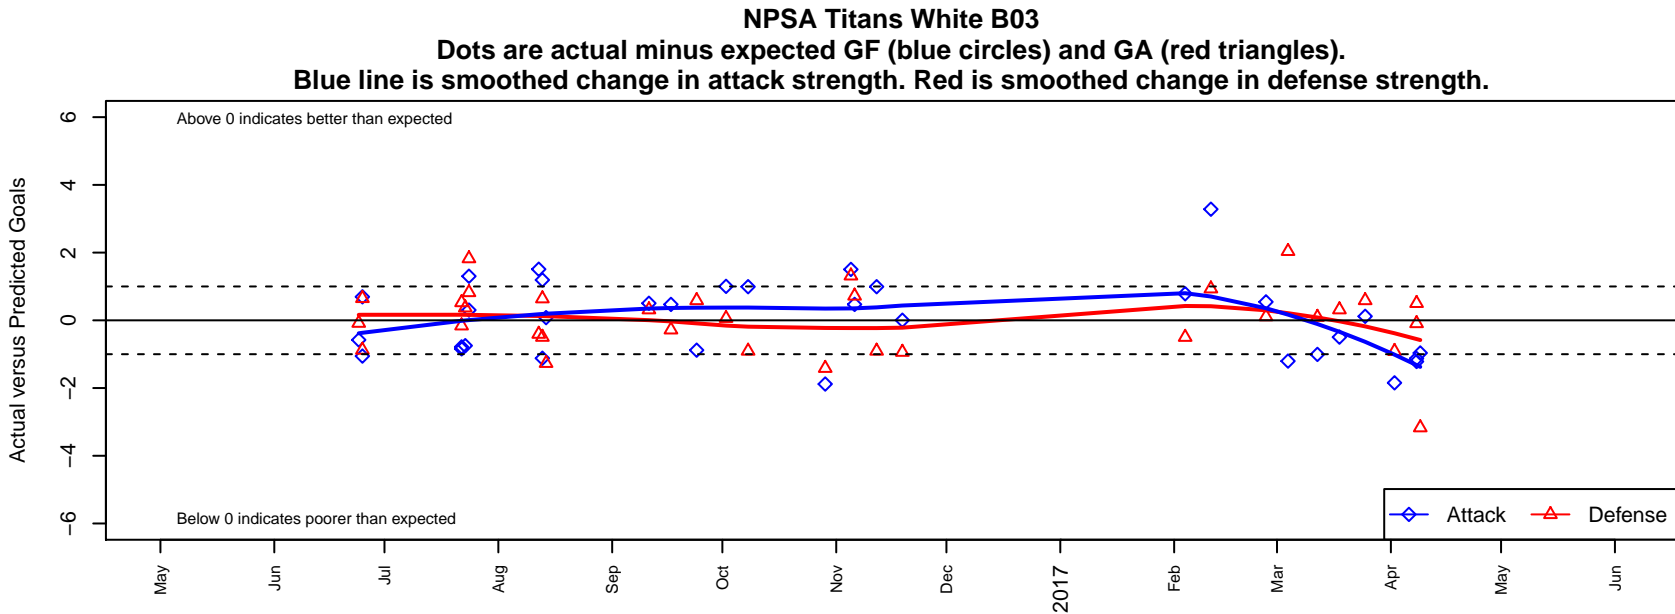

NPSA Titans White B03

Nowland Premier SA
 Bellevue, WA
 B03 total strength=1016
 attack=2.13 defense=2.1
 fall league = PSPL Classic 2 Blue U14
 spr league = Spr PSPL Classic U14
 notes= B

alt names used:
 NPSA B03 WHITE BELLEVUE (WA)
 NPSA B03 White Bellevue
 NPSA B03 White Bellevue
 NPSA B03 White Bellevue
 NPSA B03 White Bellevue
 NPSA B03 WHITE BELLEVUE (WA)

Venues played:
 2016 Rainier Challenge Copa U14
 2016 Crossfire Select U14 Gold
 2016 Bend Premier Cup Lucas Melano (Silver)
 2016 PSPL Classic 2 Blue U14
 2016 Spr PSPL Classic U14
 2016 WA Cup U14 Silver U14

**attack and defense variance (black dot)
relative to other teams
and top 10 in region**

**attack and defense rating
relative to others at age
and all opponents in last 13 months**

Performance relative to 13 month average